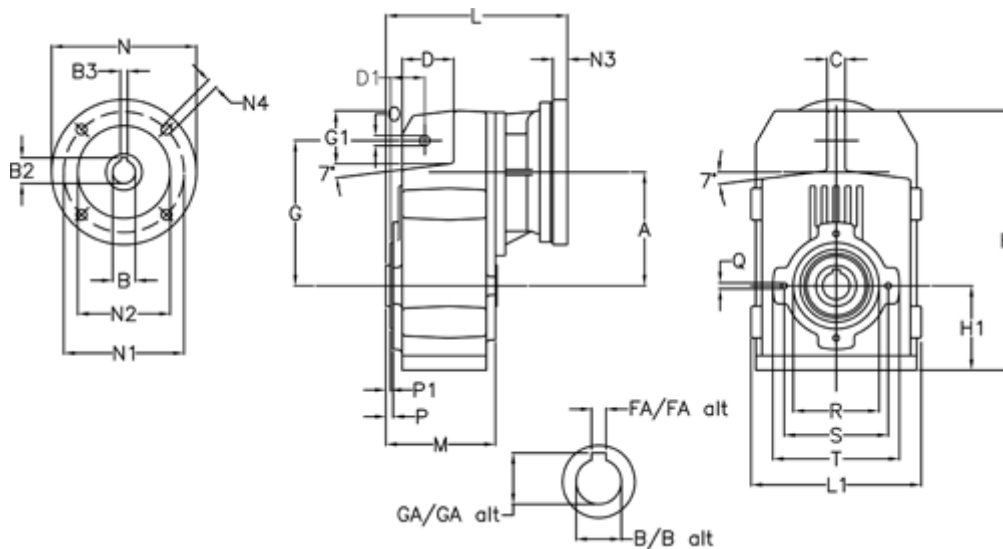

Article number: 29560403824240
 Description: Shaft mounted gear
 A412H40-38,2-P100B5

Measures

A = 175.75	FA = 12	M = 144.0	Q = M12x19
B = 40	G = 218	N = 250	R = 130
B1 = 28	G1 = 97.5	N1 = 215	S = 165
B2 = 31.3	GA = 43.0	N2 = 180	T = 200
B3 = 8	H = 389.0	N4 = M12x16	
C = 16	H1 = 116.0	O = 14	
D = 79.0	L = 275.5	P = 7.5	
D1 = 56.5	L1 = 242	P1 = 3.5	